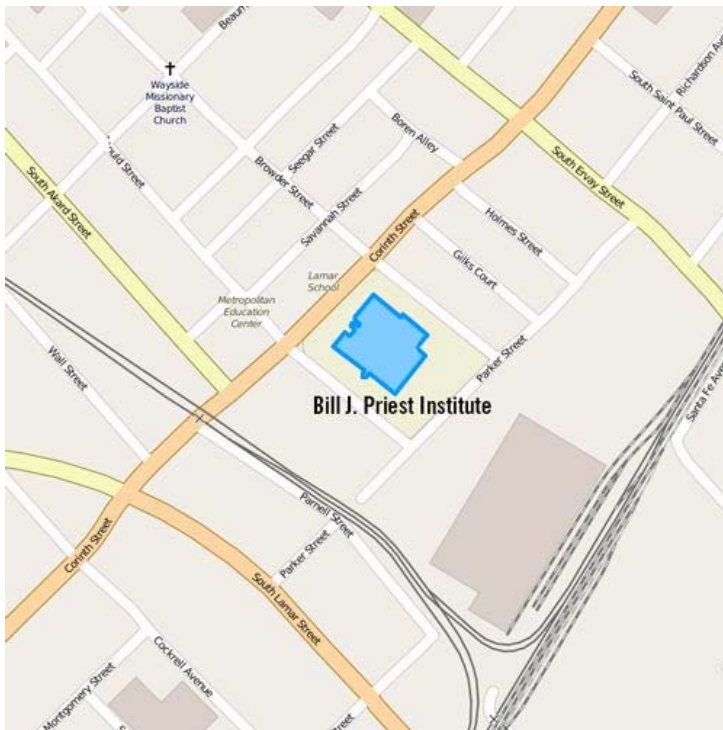

Bill J. Priest Campus Directions

Bill J. Priest Campus
1402 Corinth St., Dallas, TX 75215

Map Image © [OpenStreetMap contributors](#)

From the North:

I-35E - Travel southbound on I-35E. Take exit 4288 toward Riverfront Blvd. Turn **left** onto S. Riverfront Blvd. Turn **left** onto Corinth St. The Bill J. Priest building will be on your right. Turn **right** onto Gould St. for parking.

US-75 - Travel southbound on US-75. Take exit 285 toward Ross Ave. Turn **right** onto Ross Ave. Turn **left** onto N. Lamar St. (the fifth after Griffin St.). Turn **left** onto Corinth St. (about two miles on Lamar St.).

The Bill J. Priest building will be on your right. Turn **right** onto Gould St. for parking.

Dallas North Tollway (DNT) - Travel southbound on the DNT. Exit towards I-35E south. Take exit 4288 toward Riverfront Blvd. Turn **left** onto S. Riverfront Blvd. Turn **left** onto Corinth St. The Bill J. Priest building will be on your right. Turn **right** onto Gould St. for parking.

From the South:

I-35E - Travel northbound on I-35E N. Take exit 427C toward Cadiz St. Turn **right** onto S. Riverfront Blvd. Turn **left** onto Corinth St. The Bill J. Priest building will be on your right. Turn **right** onto Gould St. for parking.